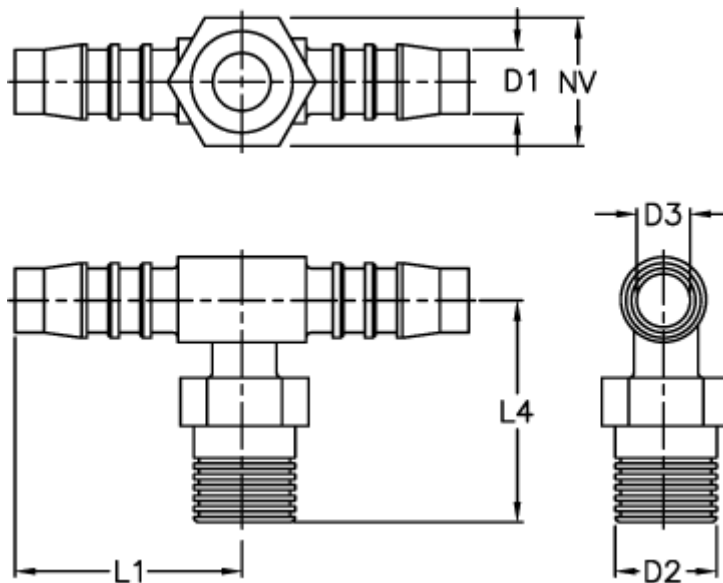

Article number: 027208903004

Description: Norma hose coupling TES 4 / M10x1

Measures

D1 = 4

D2 = M10 x 1

D3 = 2.5

L1 = 21.0

L4 = 18.0

NV = 10